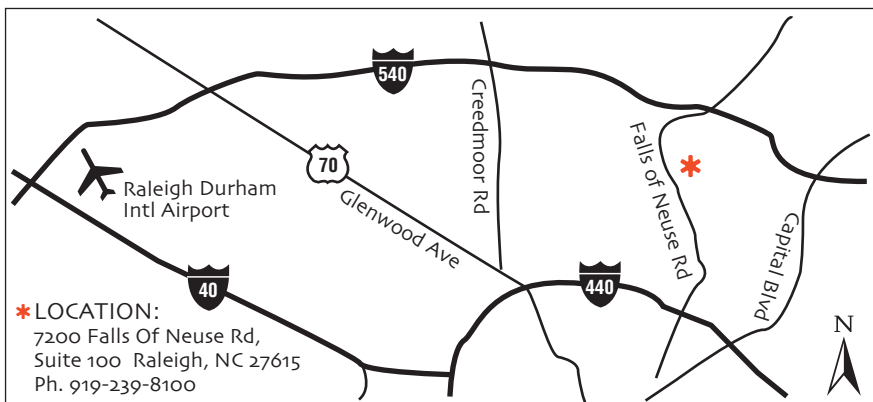

Code	Project Management	Price	July	Aug	Sept	Oct	Nov
PM101	Project Management Fundamentals	$499	9	10			
PM200	Project Management Professional (PMP®) Certification 2008	$2125	16 - 20			29 - 3	

Code	EC - Council Security Certification Courses	Price	July	Aug	Sept	Oct	Nov
CEH	Ethical Hacking & Countermeasures – Certified Ethical Hacker	$2995	19 - 23		27 - 1		8 - 12

Code	Check Point Security Courses	Price	July	Aug	Sept	Oct	Nov
NGX I	Check Point Security Administration NGX I	$2500	12 - 14		13 - 15		8 - 10
NGX II	Check Point Security Administration NGX II	$2125	15 - 16		16 - 17		11 - 12

Code	CompTIA Courses	Price	July	Aug	Sept	Oct	Nov
Aplus	CompTIA® A+® Certification: A Comprehensive Approach for All 2009 Exam Objectives NEW	$2125	12 - 16	23 - 27		11 - 15	29 - 3
SecPlus	CompTIA® Security+® (2008 Objectives) NEW	$2125		16 - 20			
NetPlus	CompTIA® Network+® Certification (2009 Objectives) NEW	$2125			13 - 17		

Code	Desk Application Courses	July	Aug	Sept	Oct	Nov
	Microsoft Office Word				Please call for a private company class date	
	Microsoft Office Excel				Please call for a private company class date	
	Microsoft Office Access				Please call for a private company class date	
	Microsoft Office PowerPoint				Please call for a private company class date	
	Microsoft Office Outlook				Please call for a private company class date	
	Microsoft Office Project				Please call for a private company class date	

Learning Solutions
Networking Infrastructure Solutions
Advanced Infrastructure Solutions