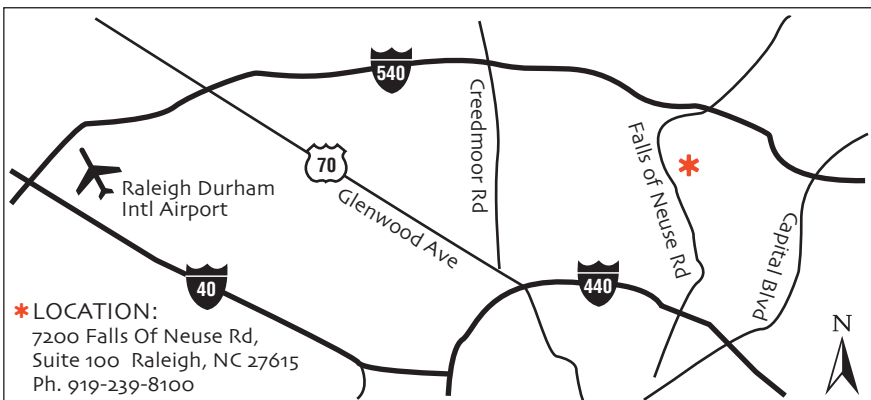

Code	EC - Council Security Certification Courses	Price	Nov	Dec	Jan	Feb	Mar
CEH	Ethical Hacking & Countermeasures - Certified Ethical Hacker	$3495			30 - 3	20 - 24	19 - 23

Code	EC - Council Security Certification Courses	Price	Nov	Dec	Jan	Feb	Mar
	Check Point Security Administration (CCSA R75)	$2495		19 - 21	4 - 6	13 - 15	14 - 16
	Check Point Security Expert (CCSE R75)	$2495		19 - 21	4 - 6	13 - 15	14 - 16

Code	CompTIA Courses	Price	Nov	Dec	Jan	Feb	Mar
Aplus	CompTIA® A+® NEW	$2395			9 - 13	13 - 17	
SecPlus	CompTIA® Security+® NEW	$2795				6 - 10	19 - 25
NetPlus	CompTIA® Network+® NEW	$2125					10 - 14

Code	Desk Application Courses	Price	Nov	Dec	Jan	Feb	Mar
	Microsoft Windows 7 (End User Training)	$225		5	4 / 9 / 23	13 / 27	12 / 26
	Microsoft Office Word 2010 Level 1	$225		6	10 / 24	14 / 28	13 / 27
	Microsoft Office Word 2010 Level 2	$225		7	11 / 25	15 / 29	14 / 28
	Microsoft Office Excel 2010 Level 1	$225		8	5 / 12 / 26	16 / 20	15 / 29
	Microsoft Office Excel 2010 Level 2	$225		9	6 / 13 / 27	17 / 21	16 / 30
	Microsoft Office PowerPoint 2010 Level 1	$225				22	5 / 19
	Microsoft Office PowerPoint 2010 Level 2	$225				23	6 / 20
	Microsoft Office Outlook 2010 Level 1	$225		5	9 / 19	6	1 / 21
	Microsoft Office Outlook 2010 Level 2	$225		6	10 / 20	7	2 / 22
	Microsoft Project 2010 Level 1 & 2 (2 Days)	$650			11 - 12 19 - 20	8 - 9	8 - 9

Learning Solutions
Networking Infrastructure Solutions
Advanced Infrastructure Solutions